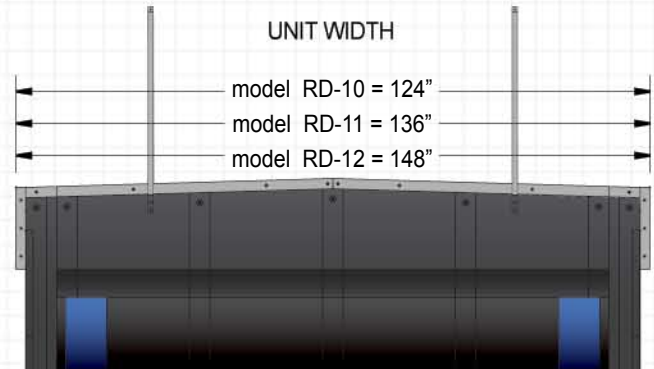

Stops Rain From Pouring Off The Trailer Roof Into The Loading Dock Area.

Super Seal's exclusive Rain Deflector is part of a complete solution for keeping loading docks dry in inclement weather. As a truck reverses towards the loading dock, the Rain Deflector swings up forming a seal to the top of the trailer. The Rain Deflector forms an excellent seal from the dock across the trailer roof, thus directing the rain off to the trailer sides and not into the loading dock area. Exceptionally effective where declining driveway approaches increase water flow towards the dock area, Super Seal's exclusive Rain Deflector stops rain, sleet and melting snow in its tracks. The result is a safer, more comfortable and more productive working environment with reduced cargo damage or contamination.

- Can be used with or without a dock seal.
(If dock seal is already in place, the Rain Deflector must fit around the outside of the seal.)
- The Rain Deflector has a standard unit projection of 34" and a standard header curtain drop of 36"
- Impact ends are reinforced with PVC coated and impregnated material made of woven multifilament polyester.
- Wood frame with steel cover and galvanized steel side supports.
- Head curtain is made of flexible SS90-1 high performance vinyl with fibreglass stays and high density foam pad.
- Quick and easy installation.
- Galvanized mounting hardware supplied