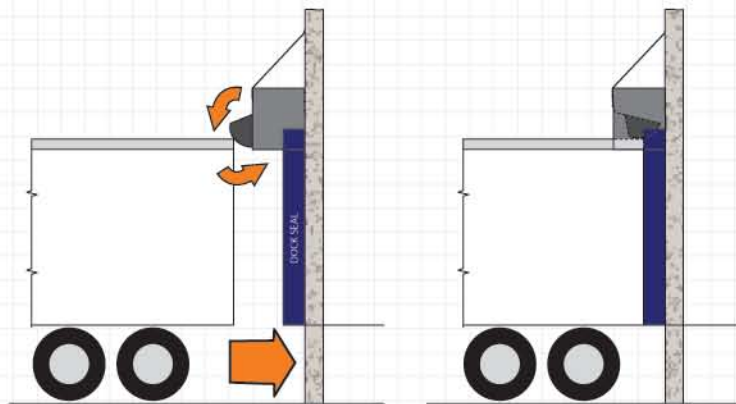

As a trailer moves back,

the Rain Deflector swings up providing a seal to the top of the trailer