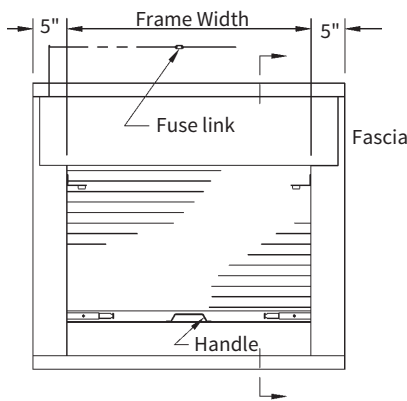

Stainless steel countertops are 14 gauge stainless steel in #4 finish, with a refractory UL Classified Plastic Laminate Only fiber core. UL 1 $\frac{1}{2}$ hour label. Custom designed to a maximum wall opening width of 11'2" for face of wall units (T-Shape), and 11'10" for between jambs (rectangular shape). Maximum length is 11'10" wide. Maximum wall thickness is 12".

SECTION

JAMB DETAILS

The dimensions featured on this sheet are provided as a guide. Please visit our website at www.cooksondoor.com/drawings to generate drawings on demand with exact dimensions.

CUSTOM-DESIGNED SOLUTIONS