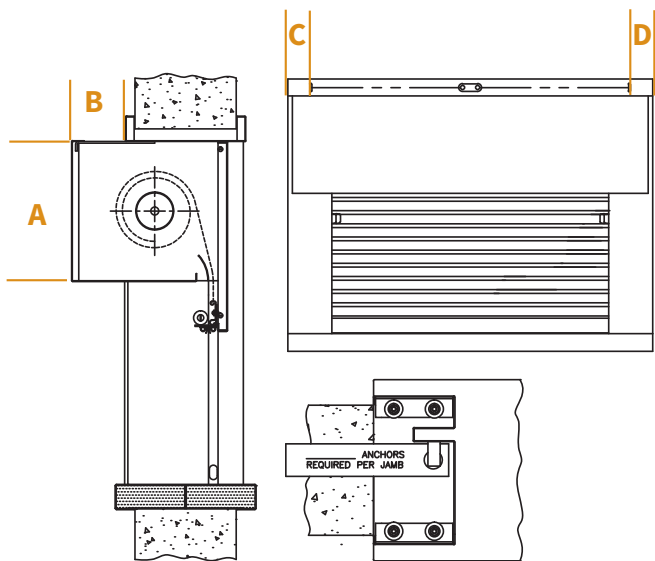

FIRE SAFETY CLOSURES

FIRE RATED COUNTER SHUTTERS

Model ERC20 (Integral Frame and Sill)

MEASURE THE WIDTH AND HEIGHT OF THE OPENING

DOOR SIZE AND AREA

COMPONENT DIMENSIONS

Reference the zone number to view component dimensions for motorized doors.

Dimensions in Inches	1	7.75	8	0	0
	2	9.75	10	0	0
	Zone	A	B	C	D

GUIDE CONSTRUCTION OPTIONS

SLAT CROSS SECTION

The dimensions featured on this sheet are provided as a guide. Please visit our website at www.cooksondoor.com/drawings to generate drawings on demand with exact dimensions.

FIRE SAFETY CLOSURES **FIRE RATED COUNTER SHUTTERS**

Model ERC20 (Integral Frame and Sill)

UL LABELED COUNTERTOPS

Laminate Countertops have a 1 $\frac{5}{8}$ " thick fire retardant core. UL 1 $\frac{1}{2}$ hour label. One piece countertops fit openings up to 10' wide, two-piece with center joint for openings up to 16' wide. **Standard** plastic laminates may be selected from Formica® or Wilsonart®. Custom designed in all shapes at right.

Stainless steel countertops are 14 gauge stainless steel in #4 finish, with a refractory UL Classified Plastic Laminate Only fiber core. UL 1 $\frac{1}{2}$ hour label. Custom designed to a maximum wall opening width of 11'2" for face of wall units (T-Shape), and 11'10" for between jambs (rectangular shape). Maximum length is 11'10" wide. Maximum wall thickness is 12".