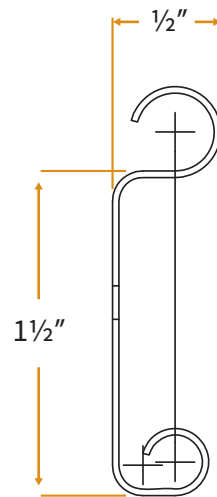

FIRE SAFETY CLOSURES

FIRE RATED COUNTER SHUTTERS

Model ERC20 (Integral Frame and Sill)

MEASURE THE WIDTH AND HEIGHT OF THE OPENING

DOOR SIZE AND AREA

COMPONENT DIMENSIONS

Reference the zone number to view component dimensions for motorized doors.

Dimensions in Inches	1	7.75	8	0	0
	2	9.75	10	0	0
	Zone	A	B	C	D

GUIDE CONSTRUCTION OPTIONS

SLAT CROSS SECTION

The dimensions featured on this sheet are provided as a guide. Please visit our website at www.cooksondoor.com/drawings to generate drawings on demand with exact dimensions.

FIRE SAFETY CLOSURES **FIRE RATED COUNTER SHUTTERS**

Model ERC20 (Integral Frame and Sill)

UL LABELED COUNTERTOPS

Laminate Countertops have a 1 $\frac{5}{8}$ " thick fire retardant core. UL 1 $\frac{1}{2}$ hour label. One piece countertops fit openings up to 10' wide, two-piece with center joint for openings up to 16' wide. **Standard** plastic laminates may be selected from Formica® or Wilsonart®. Custom designed in all shapes at right.

Stainless steel countertops are 14 gauge stainless steel in #4 finish, with a refractory UL Classified Plastic Laminate Only fiber core. UL 1 $\frac{1}{2}$ hour label. Custom designed to a maximum wall opening width of 11'2" for face of wall units (T-Shape), and 11'10" for between jambs (rectangular shape). Maximum length is 11'10" wide. Maximum wall thickness is 12".