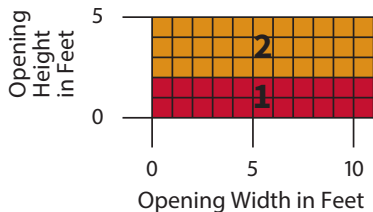

FIRE SAFETY CLOSURES

FIRE RATED COUNTER SHUTTERS

Model ERC20 (Integral Frame and Sill)

MEASURE THE WIDTH AND HEIGHT OF THE OPENING

DOOR SIZE AND AREA

COMPONENT DIMENSIONS

Reference the zone number to view component dimensions for motorized doors.

Dimensions in Inches	1	7.75	8	0	0
	2	9.75	10	0	0
	Zone	A	B	C	D

GUIDE CONSTRUCTION OPTIONS

SLAT CROSS SECTION

The dimensions featured on this sheet are provided as a guide. Please visit our website at www.cooksondoor.com/drawings to generate drawings on demand with exact dimensions.

FIRE SAFETY CLOSURES **FIRE RATED COUNTER SHUTTERS**

Model ERC20 (Integral Frame and Sill)

UL LABELED COUNTERTOPS

Laminate Countertops have a 1 $\frac{5}{8}$ " thick fire retardant core. UL 1 $\frac{1}{2}$ hour label. One piece countertops fit openings up to 10' wide, two-piece with center joint for openings up to 16' wide. **Standard** plastic laminates may be selected from Formica® or Wilsonart®. Custom designed in all shapes at right.

Stainless steel countertops are 14 gauge stainless steel in #4 finish, with a refractory UL Classified Plastic Laminate Only fiber core. UL 1 $\frac{1}{2}$ hour label. Custom designed to a maximum wall opening width of 11'2" for face of wall units (T-Shape), and 11'10" for between jambs (rectangular shape). Maximum length is 11'10" wide. Maximum wall thickness is 12".