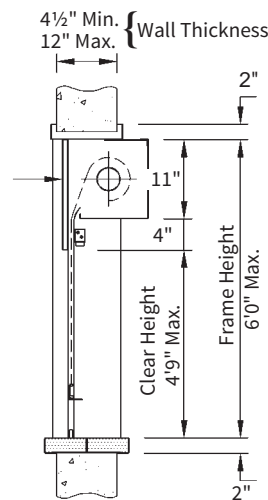

Stainless steel countertops are 14 gauge stainless steel in #4 finish, with a refractory UL Classified Plastic Laminate Only fiber core. UL 1 $\frac{1}{2}$ hour label. Custom designed to a maximum wall opening width of 11'2" for face of wall units (T-Shape), and 11'10" for between jambs (rectangular shape). Maximum length is 11'10" wide. Maximum wall thickness is 12".

SECTION

JAMB DETAILS

The dimensions featured on this sheet are provided as a guide. Please visit our website at www.cooksondoor.com/drawings to generate drawings on demand with exact dimensions.

CUSTOM-DESIGNED SOLUTIONS