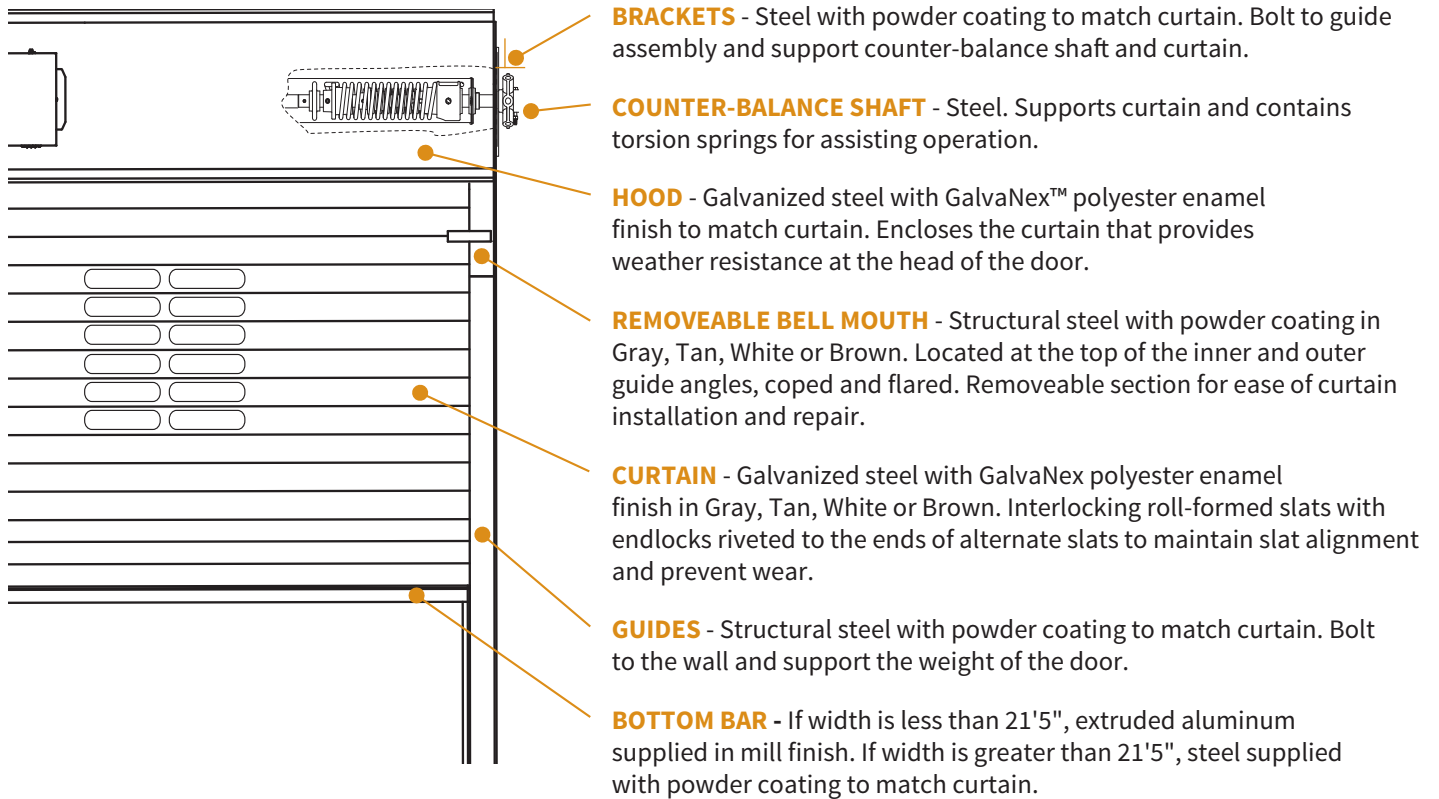

STANDARD COMPONENT MATERIALS AND FINISHES

OPERATION

Hand-chain, hand crank, push-up and a variety of motor options are available. All of our rolling products are supported by the guides. There is no additional support required unless hood supports are mandated by a larger opening width.

OPTIONAL MATERIALS AND FINISHES

- Aluminum in mill, clear or color anodized
- Stainless steel - 300 series in #4 finish
- SpectraShield® Powder Coating in more than 180 colors

Brackets, Guides and Bottom Bar

- Hot-dip galvanizing on steel components
- Zinc-enriched, corrosion-resistant powder coating in Gray