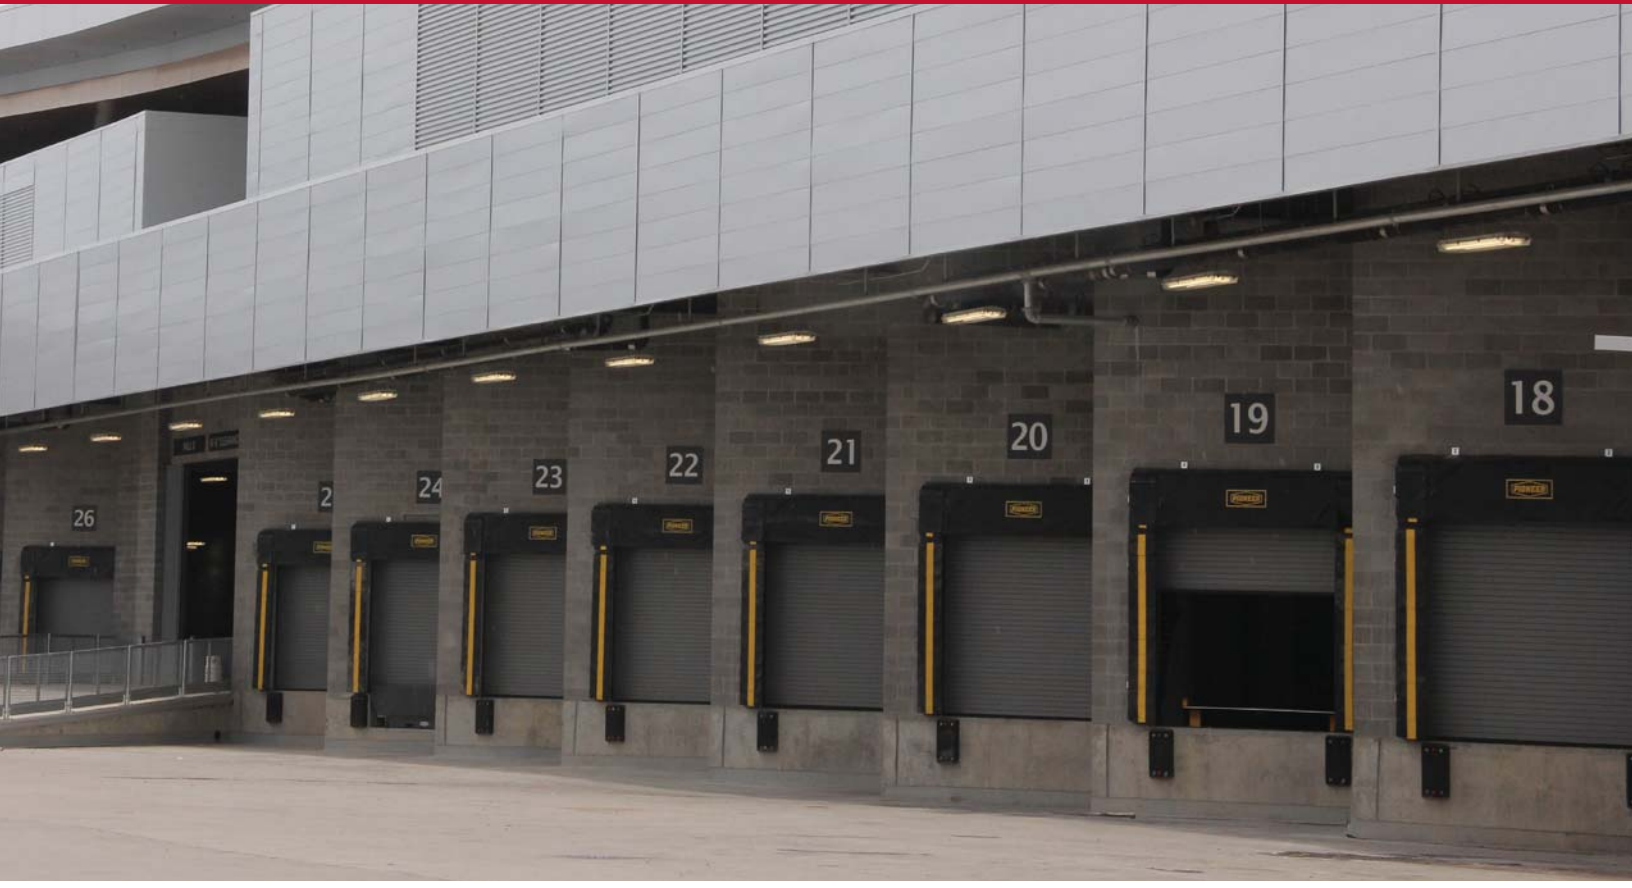

ROLLING DOORS

SERVICE DOOR

Model ESD10

THE STANDARD OFFERING THAT'S ANYTHING BUT...

FLEXIBILITY

Each door is built to meet your exact specifications. We offer many options - from powder coated graphics to perforated slats - to help you create a product that's uniquely yours.

RELIABILITY

Rugged, commercial-grade construction requires little to no maintenance for the lifetime of the door.

MAXIMUM CLEARANCE

Ideal for areas with limited overhead room, Service Door curtains store in an overhead coil fully supported by the side guides.