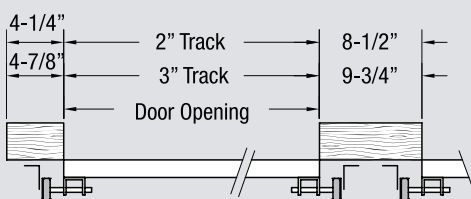

Head Room and Side Room Dimensions (typical)

Standard Lift Doors

Track Radius	Drum Type	Head Room	
		2" Track	3" Track
12" R	4" Dia. Standard Lift	11"	-
	5 ¼" Dia. Standard Lift	14½"	-
	8" Dia. Standard Lift	*Special	-
15" R	4" Dia. Standard Lift	14 ¾"	15 ¾"
	5 ¼" Dia. Standard Lift	15 ½"	17 ½"
	8" Dia. Standard Lift	18 ¾"	20 ½"

Vertical Lift Doors

Head Room		Back Room	
2" Track	3" Track	2" Track	3" Track
DH + 9"	DH + 9"	16"	16"

High Lift Doors

Drum Type	Head Room	
	2" Track	3" Track
4" Dia. High-Lift Drum 54" of HL	HL + 8¾"	HL + 9¼"
5¼" Dia. High-Lift Drum 54" of HL	HL + 9¼"	HL + 10¼"
5¾" Dia. High-Lift Drum 120" of HL	HL + 12"	HL + 13"
6⅝" Dia. High-Lift Drum 164" of HL	HL + 12¾"	HL + 13¾"

Low Head Room Doors

Note:
Requires trolley type Opener with brake for door to clear header.

Track Radius	Drum Type	Head Room	
		2" Track	3" Track
12" R	4" Dia. Standard Lift	10"	-
	5¼" Dia. Standard Lift	11"	12½"
15" R	4" Dia. Standard Lift	10"	11½"
	8" Dia. Standard Lift	14½"	16"

Side Room Dimensions

**Continuous Angle Track
Wood Jambs**

Typical Construction Door Width
= Door Opening Width + 2
(i.e. 8'2", 10'2", 16'2", 20'2" etc.)

**Reverse Angle Track
Steel / Masonry Jambs**

Bracket Mounted Track