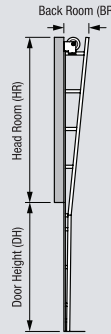

Section Arrangements

Door Height	No. of Sections
Up to 8'0"	4
8'3" to 10'0"	5
10'3" to 12'0"	6
12'3" to 14'0"	7
14'3" to 16'0"	8
16'3" to 18'0"	9

Additional Options

- Various track options
- Full perimeter weatherseal
- Top header seal
- Lock options
- Extended cycle springs - 25k, 50k & 100k
- Chain hoist operation
- Full range of electric openers and safety devices

Head Room and Side Room Dimensions (typical)

Standard Lift Doors

Track Radius	Drum Type	Head Room	
		2" Track	3" Track
12" R	4" Dia. Standard Lift	11"	-
	5 ¼" Dia. Standard Lift	14½"	-
	8" Dia. Standard Lift	*Special	-
15" R	4" Dia. Standard Lift	14 ¾"	15 ¾"
	5 ¼" Dia. Standard Lift	15 ½"	17 ½"
	8" Dia. Standard Lift	18 ¾"	20 ½"

Vertical Lift Doors

Head Room		Back Room	
2" Track	3" Track	2" Track	3" Track
DH + 9"	DH + 9"	16"	16"

High Lift Doors

Drum Type	Head Room	
	2" Track	3" Track
4" Dia. High-Lift Drum 54" of HL	HL + 8¾"	HL + 9¼"
5¼" Dia. High-Lift Drum 54" of HL	HL + 9¼"	HL + 10¼"
5¾" Dia. High-Lift Drum 120" of HL	HL + 12"	HL + 13"
6⅝" Dia. High-Lift Drum 164" of HL	HL + 12¾"	HL + 13¾"

Side Room Dimensions

**Continuous Angle Track
Wood Jambs**

Typical Construction Door Width
= Door Opening Width + 2
(i.e. 8'2", 10'2", 16'2", 20'2" etc.)

**Reverse Angle Track
Steel / Masonry Jambs**

Bracket Mounted Track