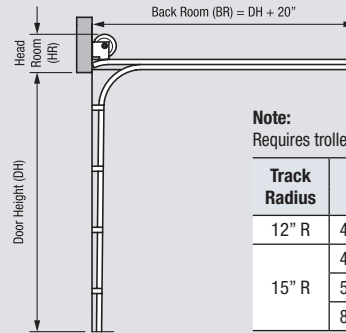

Section Arrangements

Door Height	No. of Sections
Up to 8'0"	4
8'3" to 10'0"	5
10'3" to 12'0"	6
12'3" to 14'0"	7
14'3" to 16'0"	8
16'3" to 18'0"	9

Additional Options

- Various track options
- Full perimeter weatherseal
- Top header seal
- Lock options
- Extended cycle springs - 25k, 50k & 100k
- Chain hoist operation
- Full range of electric openers and safety devices

Head Room and Side Room Dimensions (typical)

Standard Lift Doors

Track Radius	Drum Type	Head Room	
		2" Track	3" Track
12" R	4" Dia. Standard Lift	11"	-
	5 ¼" Dia. Standard Lift	14½"	-
	8" Dia. Standard Lift	*Special	-
15" R	4" Dia. Standard Lift	14 ¾"	15 ¾"
	5 ¼" Dia. Standard Lift	15 ½"	17 ½"
	8" Dia. Standard Lift	18 ¾"	20 ½"

Vertical Lift Doors

Head Room		Back Room	
2" Track	3" Track	2" Track	3" Track
DH + 9"	DH + 9"	16"	16"

High Lift Doors

Drum Type	Head Room	
	2" Track	3" Track
4" Dia. High-Lift Drum 54" of HL	HL + 8¾"	HL + 9¼"
5¼" Dia. High-Lift Drum 54" of HL	HL + 9¼"	HL + 10¼"
5¾" Dia. High-Lift Drum 120" of HL	HL + 12"	HL + 13"
6⅝" Dia. High-Lift Drum 164" of HL	HL + 12¾"	HL + 13¾"

Side Room Dimensions

**Continuous Angle Track
Wood Jambs**

Typical Construction Door Width
= Door Opening Width + 2
(i.e. 8'2", 10'2", 16'2", 20'2" etc.)

**Reverse Angle Track
Steel / Masonry Jambs**

Bracket Mounted Track