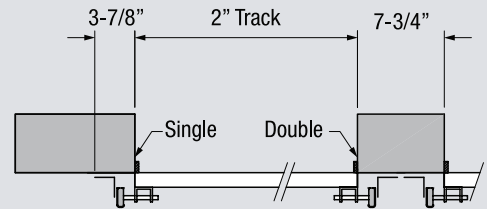

Side Room Dimensions

**Continuous Angle Track
Wood Jambs**

Typical Construction Door Width
= Door Opening Width + 2
(i.e. 8'2", 10'2", 16'2", 20'2" etc.)

**Reverse Angle Track
Steel / Masonry Jambs**

Bracket Mounted Track