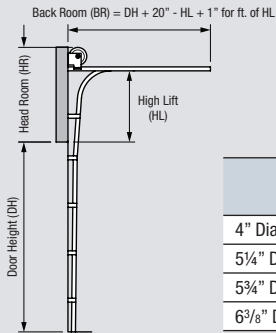

Section Arrangements

Door Height	No. of Sections
Up to 8'0"	4
8'3" to 10'0"	5
10'3" to 12'0"	6
12'3" to 14'0"	7
14'3" to 16'0"	8
16'3" to 18'0"	9

Additional Options

- Various track options
- Full perimeter weatherseal
- Top header seal
- Lock options
- Extended cycle springs - 25k, 50k & 100k
- Chain hoist operation
- Full range of electric openers and safety devices

Head Room and Side Room Dimensions (typical)

Standard Lift Doors

Track Radius	Drum Type	Head Room	
		2" Track	3" Track
12" R	4" Dia. Standard Lift	11"	-
	5 ¼" Dia. Standard Lift	14½"	-
	8" Dia. Standard Lift	*Special	-
15" R	4" Dia. Standard Lift	14 ¾"	15 ¾"
	5 ¼" Dia. Standard Lift	15 ½"	17 ½"
	8" Dia. Standard Lift	18 ¾"	20 ½"

Vertical Lift Doors

Head Room		Back Room	
2" Track	3" Track	2" Track	3" Track
DH + 9"	DH + 9"	16"	16"

High Lift Doors

Drum Type	Head Room	
	2" Track	3" Track
4" Dia. High-Lift Drum 54" of HL	HL + 8¾"	HL + 9¼"
5¼" Dia. High-Lift Drum 54" of HL	HL + 9¼"	HL + 10¼"
5¾" Dia. High-Lift Drum 120" of HL	HL + 12"	HL + 13"
6⅝" Dia. High-Lift Drum 164" of HL	HL + 12¾"	HL + 13¾"

Side Room Dimensions

**Continuous Angle Track
Wood Jambs**

Typical Construction Door Width
= Door Opening Width + 2
(i.e. 8'2", 10'2", 16'2", 20'2" etc.)

**Reverse Angle Track
Steel / Masonry Jambs**

Bracket Mounted Track