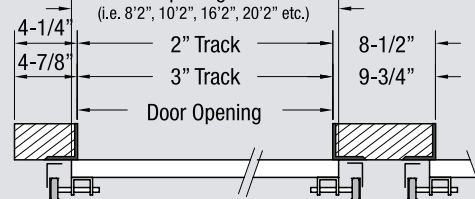

Head Room and Side Room Dimensions (typical)

Standard Lift Doors

Track Radius	Drum Type	Head Room	
		2" Track	3" Track
12" R	4" Dia. Standard Lift	11"	-
	5 ¼" Dia. Standard Lift	14½"	-
	8" Dia. Standard Lift	*Special	-
15" R	4" Dia. Standard Lift	14 ¾"	15 ¾"
	5 ¼" Dia. Standard Lift	15 ½"	17 ½"
	8" Dia. Standard Lift	18 ¾"	20 ½"

Vertical Lift Doors

Head Room		Back Room	
2" Track	3" Track	2" Track	3" Track
DH + 9"	DH + 9"	16"	16"

High Lift Doors

Drum Type	Head Room	
	2" Track	3" Track
4" Dia. High-Lift Drum 54" of HL	HL + 8¾"	HL + 9¼"
5¼" Dia. High-Lift Drum 54" of HL	HL + 9¼"	HL + 10¼"
5¾" Dia. High-Lift Drum 120" of HL	HL + 12"	HL + 13"
6⅝" Dia. High-Lift Drum 164" of HL	HL + 12¾"	HL + 13¾"

Low Head Room Doors

Note:
Requires trolley type Opener with brake for door to clear header.

Track Radius	Drum Type	Head Room	
		2" Track	3" Track
12" R	4" Dia. Standard Lift	10"	-
	5¼" Dia. Standard Lift	11"	12½"
15" R	4" Dia. Standard Lift	10"	11½"
	8" Dia. Standard Lift	14½"	16"

Side Room Dimensions

**Continuous Angle Track
Wood Jambs**

Typical Construction Door Width
= Door Opening Width + 2
(i.e. 8'2", 10'2", 16'2", 20'2" etc.)

**Reverse Angle Track
Steel / Masonry Jambs**

Bracket Mounted Track