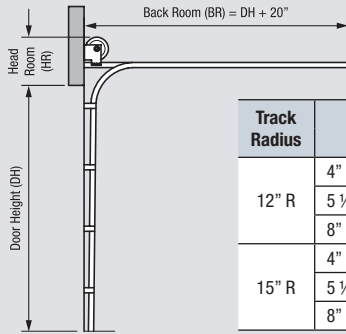

Section Arrangements

Door Height	No. of Sections
Up to 8'0"	4
8'3" to 10'0"	5
10'3" to 12'0"	6
12'3" to 14'0"	7
14'3" to 16'0"	8
16'3" to 18'0"	9

Additional Options

- Various track options
- Full perimeter weatherseal
- Top header seal
- Lock options
- Extended cycle springs - 25k, 50k & 100k
- Chain hoist operation
- Full range of electric openers and safety devices

Head Room and Side Room Dimensions (typical)

Standard Lift Doors

Track Radius	Drum Type	Head Room	
		2" Track	3" Track
12" R	4" Dia. Standard Lift	11"	-
	5 ¼" Dia. Standard Lift	14½"	-
	8" Dia. Standard Lift	*Special	-
15" R	4" Dia. Standard Lift	14 ¾"	15 ¾"
	5 ¼" Dia. Standard Lift	15 ½"	17 ½"
	8" Dia. Standard Lift	18 ¾"	20 ½"

Vertical Lift Doors

Head Room		Back Room	
2" Track	3" Track	2" Track	3" Track
DH + 9"	DH + 9"	16"	16"

High Lift Doors

Drum Type	Head Room	
	2" Track	3" Track
4" Dia. High-Lift Drum 54" of HL	HL + 8¾"	HL + 9¼"
5¼" Dia. High-Lift Drum 54" of HL	HL + 9¼"	HL + 10¼"
5¾" Dia. High-Lift Drum 120" of HL	HL + 12"	HL + 13"
6⅝" Dia. High-Lift Drum 164" of HL	HL + 12¾"	HL + 13¾"

Side Room Dimensions

**Continuous Angle Track
Wood Jambs**

Typical Construction Door Width
= Door Opening Width + 2
(i.e. 8'2", 10'2", 16'2", 20'2" etc.)

**Reverse Angle Track
Steel / Masonry Jambs**

Bracket Mounted Track