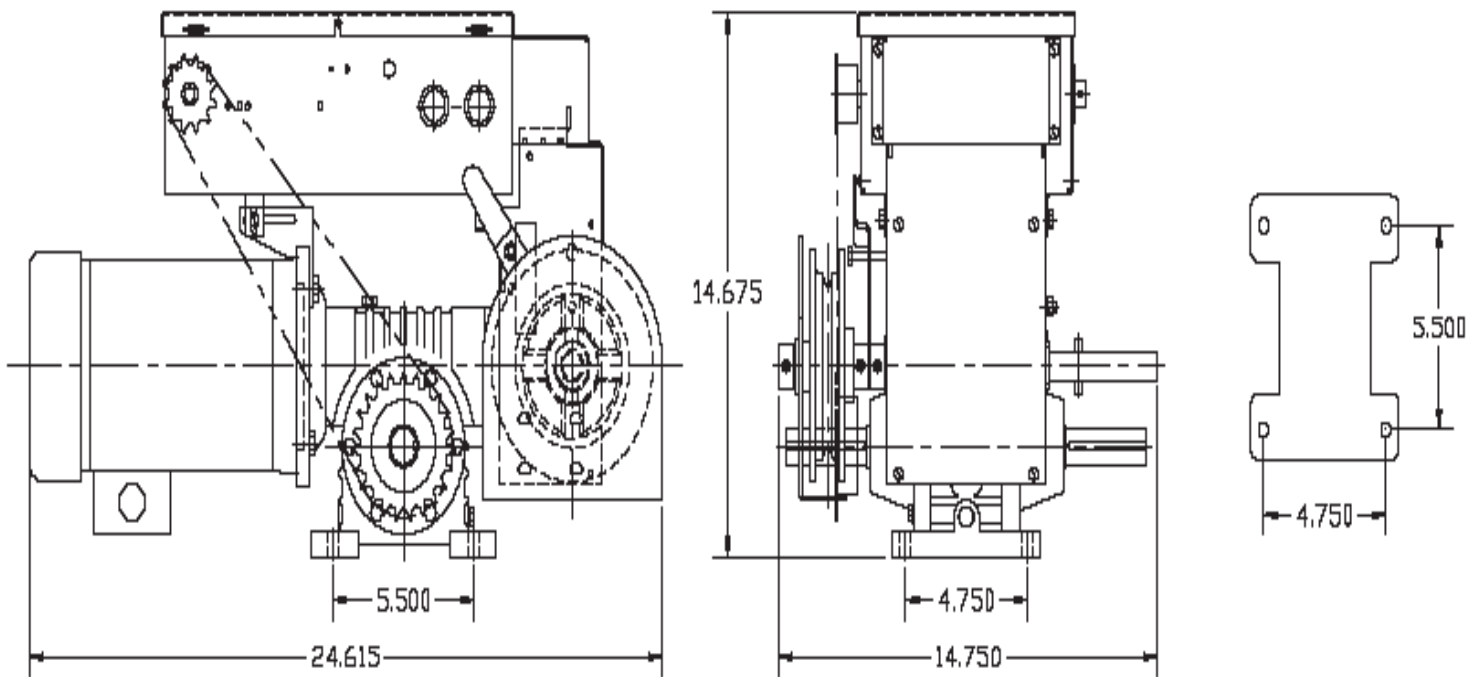

## PRO-GH INDUSTRIAL WORM GEAR JACKSHAFT OPERATOR OPERATOR WITH CHAIN HOIST Shop Drawing

**FULL LOAD AMP RATING CHART**

Voltage	1/2HP	3/4HP	1HP	1.5HP	2HP
115 - 1 $\phi$	8.4	10.2	13.4	18.0	25.5
230 - 1 $\phi$	4.2	5.1	6.7	9.0	12.5
208/230-3 $\phi$	2.1	3.2	3.7	5.3	6.5
460 - 3 $\phi$	1.0	1.5	1.7	2.5	3.1
575 - 3 $\phi$	0.8	1.2	1.4	2.0	2.5