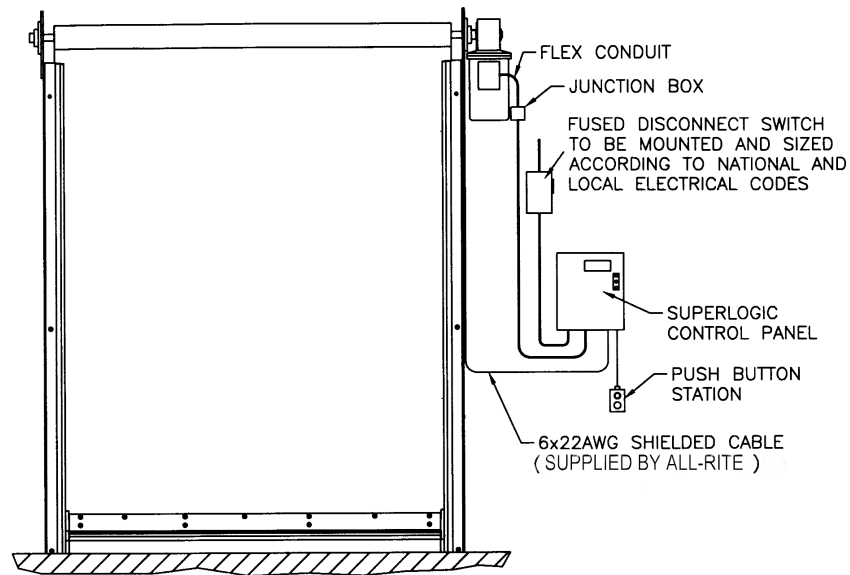

For All The “Rite” Loading Dock Solutions

Model 8500 Platinum Hi-Speed Vinyl Door

TYPICAL WIRING LAYOUT

NOTE

NOT SUPPLIED BY ALL-RITE:

- ALL ANCHORING AND SPECIAL BRACKETS REQUIRED FOR INSTALLATION.
- ALL CONDUIT, WIRING, EXTERNAL DEVICE INSTALLATION AND LABOUR.
- WIRING UNLESS OTHERWISE SPECIFIED.
- FUSED DISCONNECT.