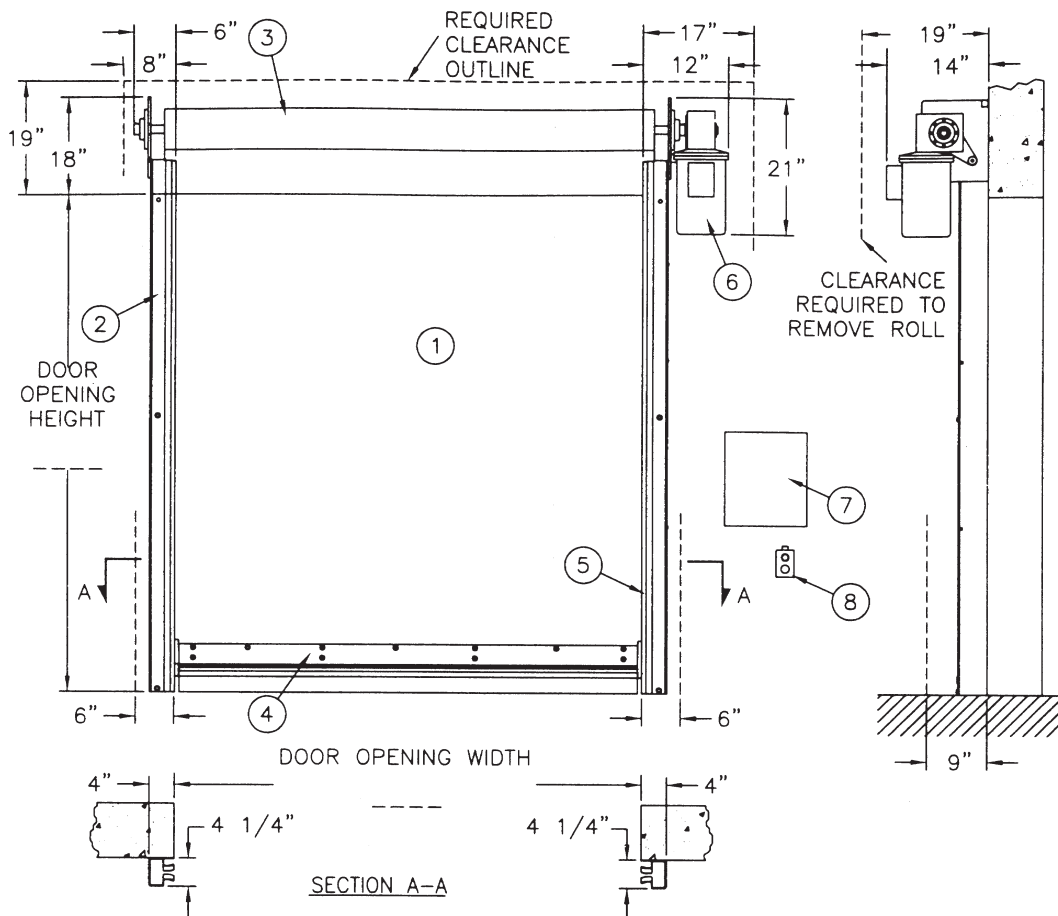

ALL-RITE

DOCK & DOOR SYSTEMS INC.

For All The "Rite" Loading Dock Solutions

Model 8500 Platinum Hi-Speed Vinyl Door CLEARANCE REQUIREMENTS

DESCRIPTION

- 1- 2.2mm THICK "SUPERTUFF" VINYL
- 2- STEEL UPRIGHT C/W FRONT COVER
- 3- FABRIC ROLL DRUM
- 4- BREAKAWAY BUTTOM BAR C/W "SUPEREDGE SENSOR"
- 5- THRESHOLD PHOTO EYE
- 6- MOTOR
- 7- NON METALLIC NEMA 4X CONTROL PANEL
- 8- 1 REMOTE PUSH BUTTON STATION C/W GREEN PUSH BUTTON AND RED EMERGENCY STOP
- 9- MANUAL CRANK HANDLE (STANDARD)