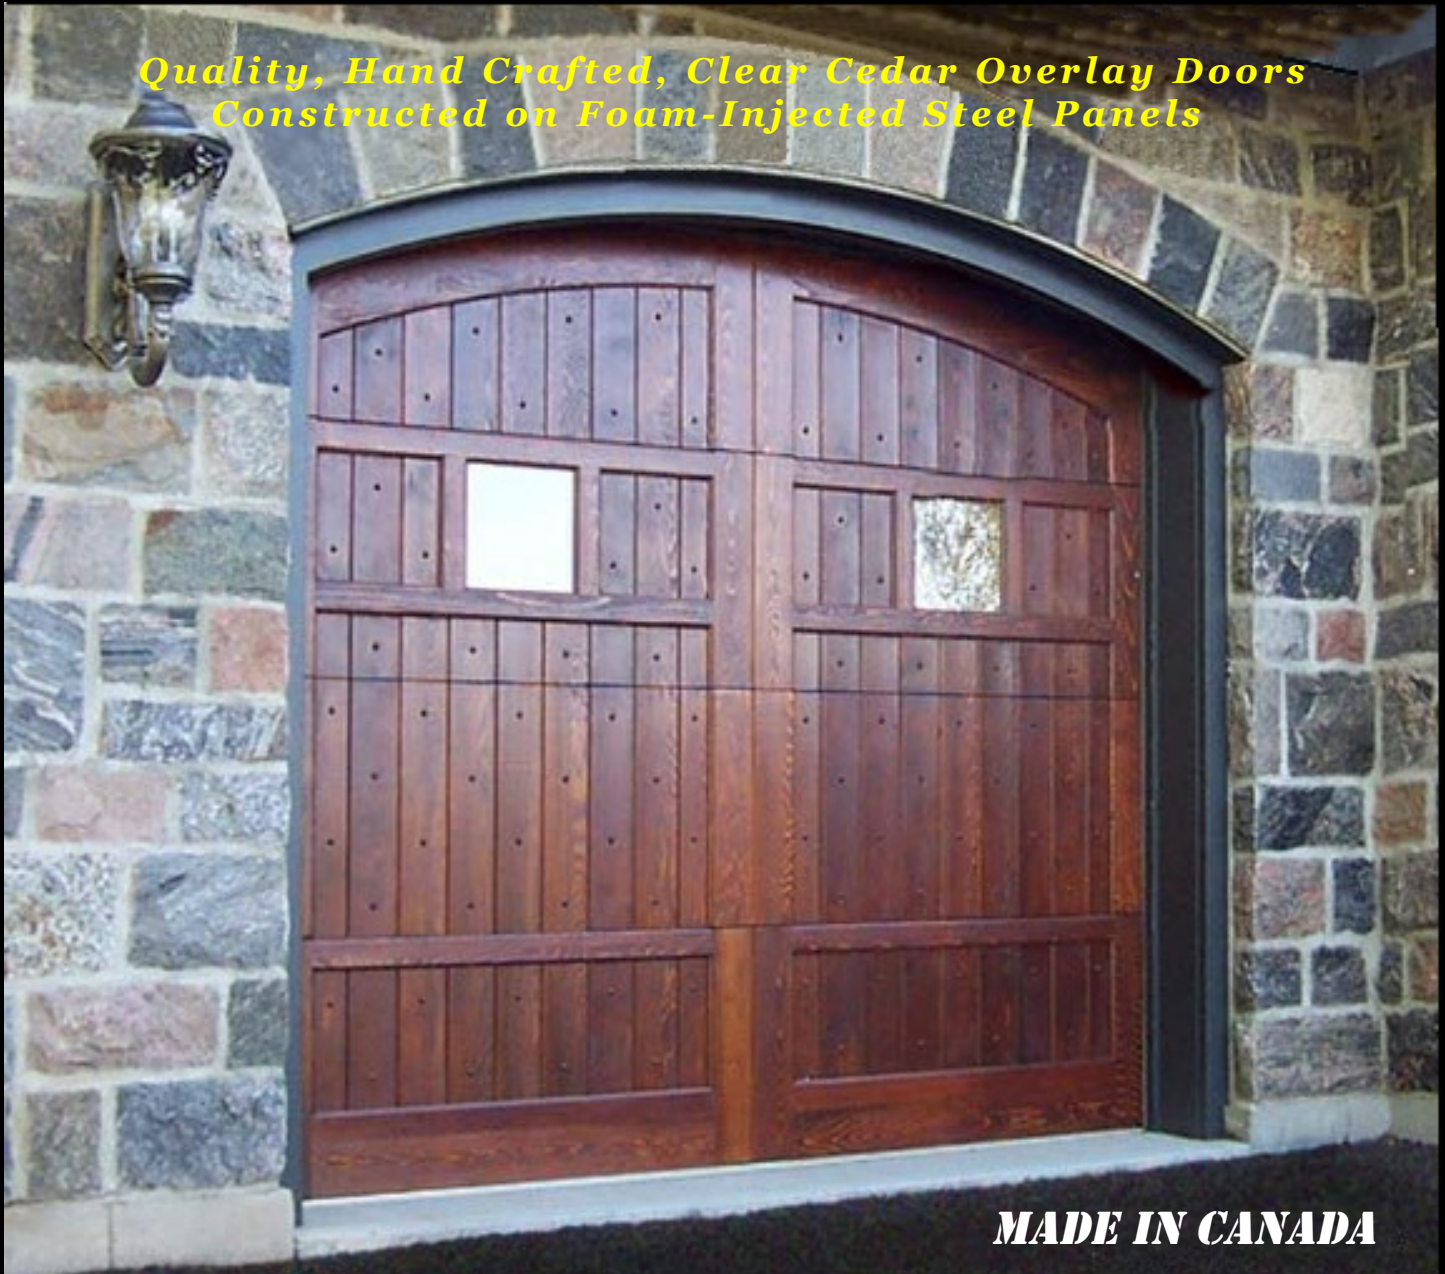

ALL-RITE

DOCK & DOOR SYSTEMS INC.

For All The "Rite" Loading Dock Solutions

*Quality, Hand Crafted, Clear Cedar Overlay Doors
Constructed on Foam-Injected Steel Panels*

MADE IN CANADA

For All The "Rite" Loading Dock Solutions

Quality, Hand-Crafted, Clear Cedar Overlay Doors
Constructed on Foam-Injected Steel Panels

The Bentley

c/w 8-pane, arched-top windows

Design-A-Door

Create your own custom door design here
or on the web at
<http://www.all-ritedoors.com/>