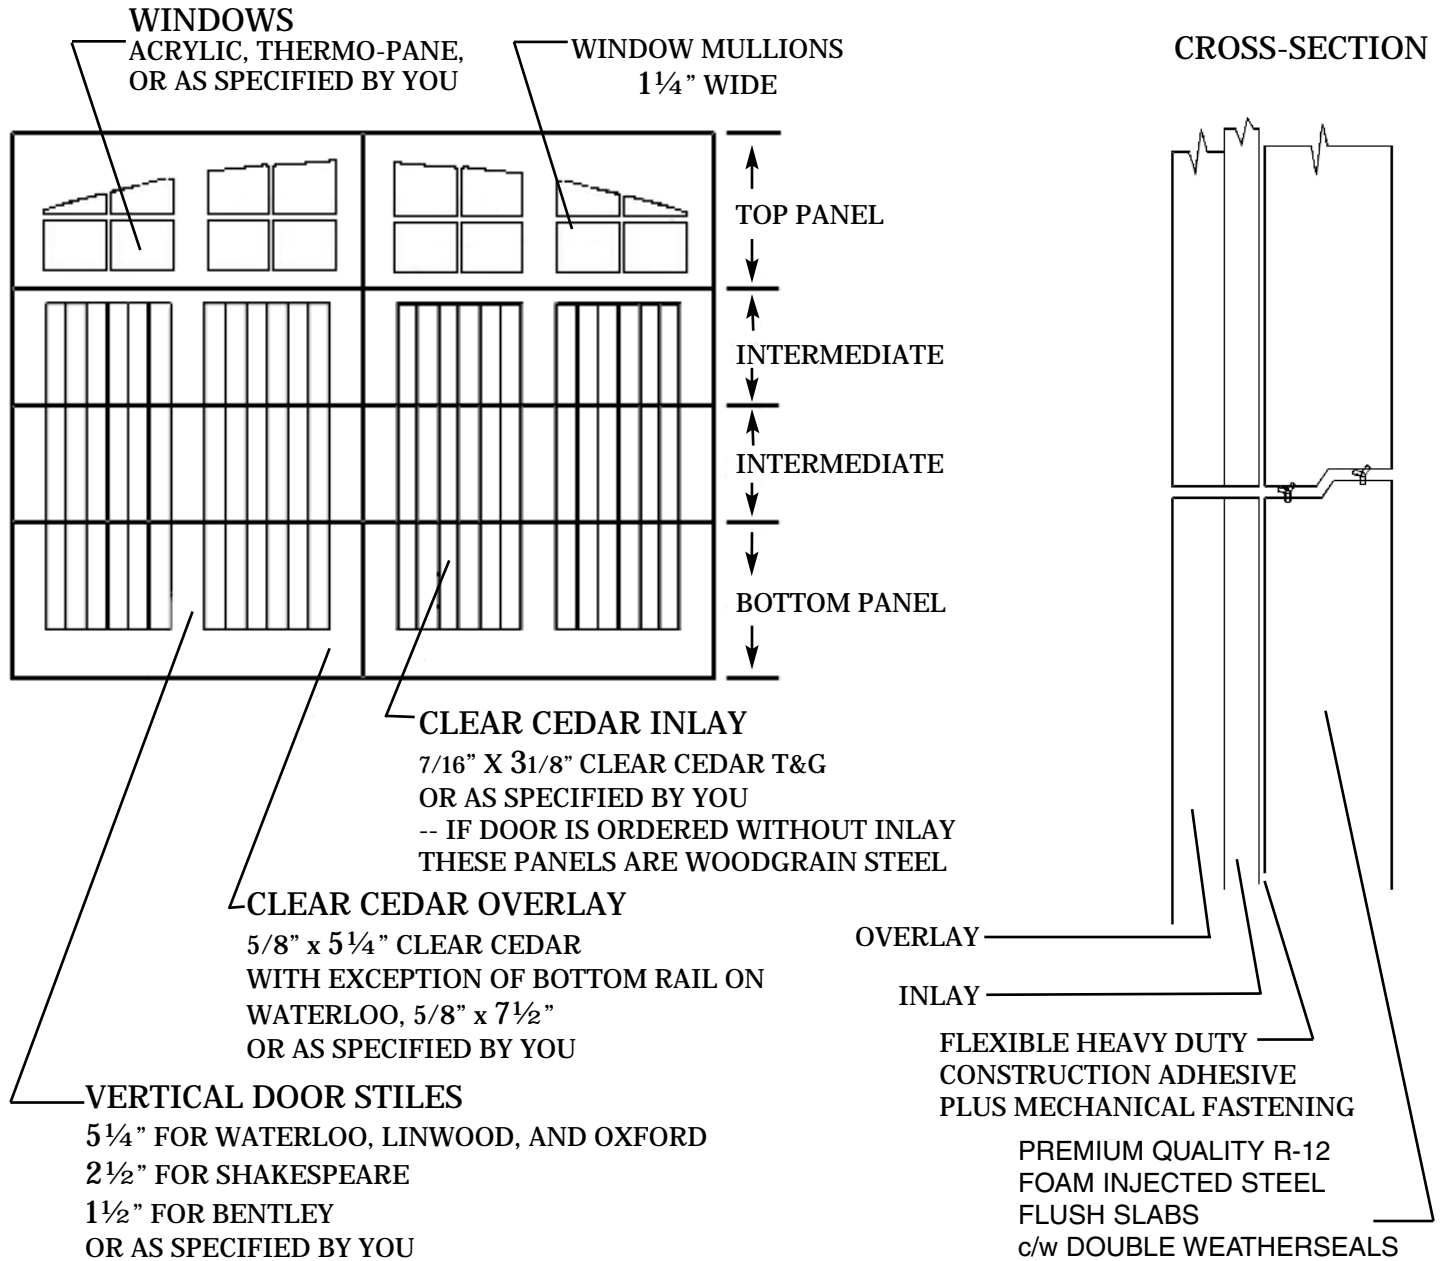

ALL-RITE

DOCK & DOOR SYSTEMS INC.

For All The "Rite" Loading Dock Solutions

Custom Residential Garage Doors

DETAILS ABOUT OUR DOORS

DOOR PANEL SIZES

AVAILABLE 18", 21", AND 24" HIGH BY ANY LENGTH.

-- WHENEVER POSSIBLE WE USE 24" TOP PANEL TO MAKE THE WINDOWS AS LARGE AS POSSIBLE, AND SIZE INTERMEDIATE AND BOTTOM PANELS AS REQUIRED TO ACHIEVE REQUIRED DOOR HEIGHT